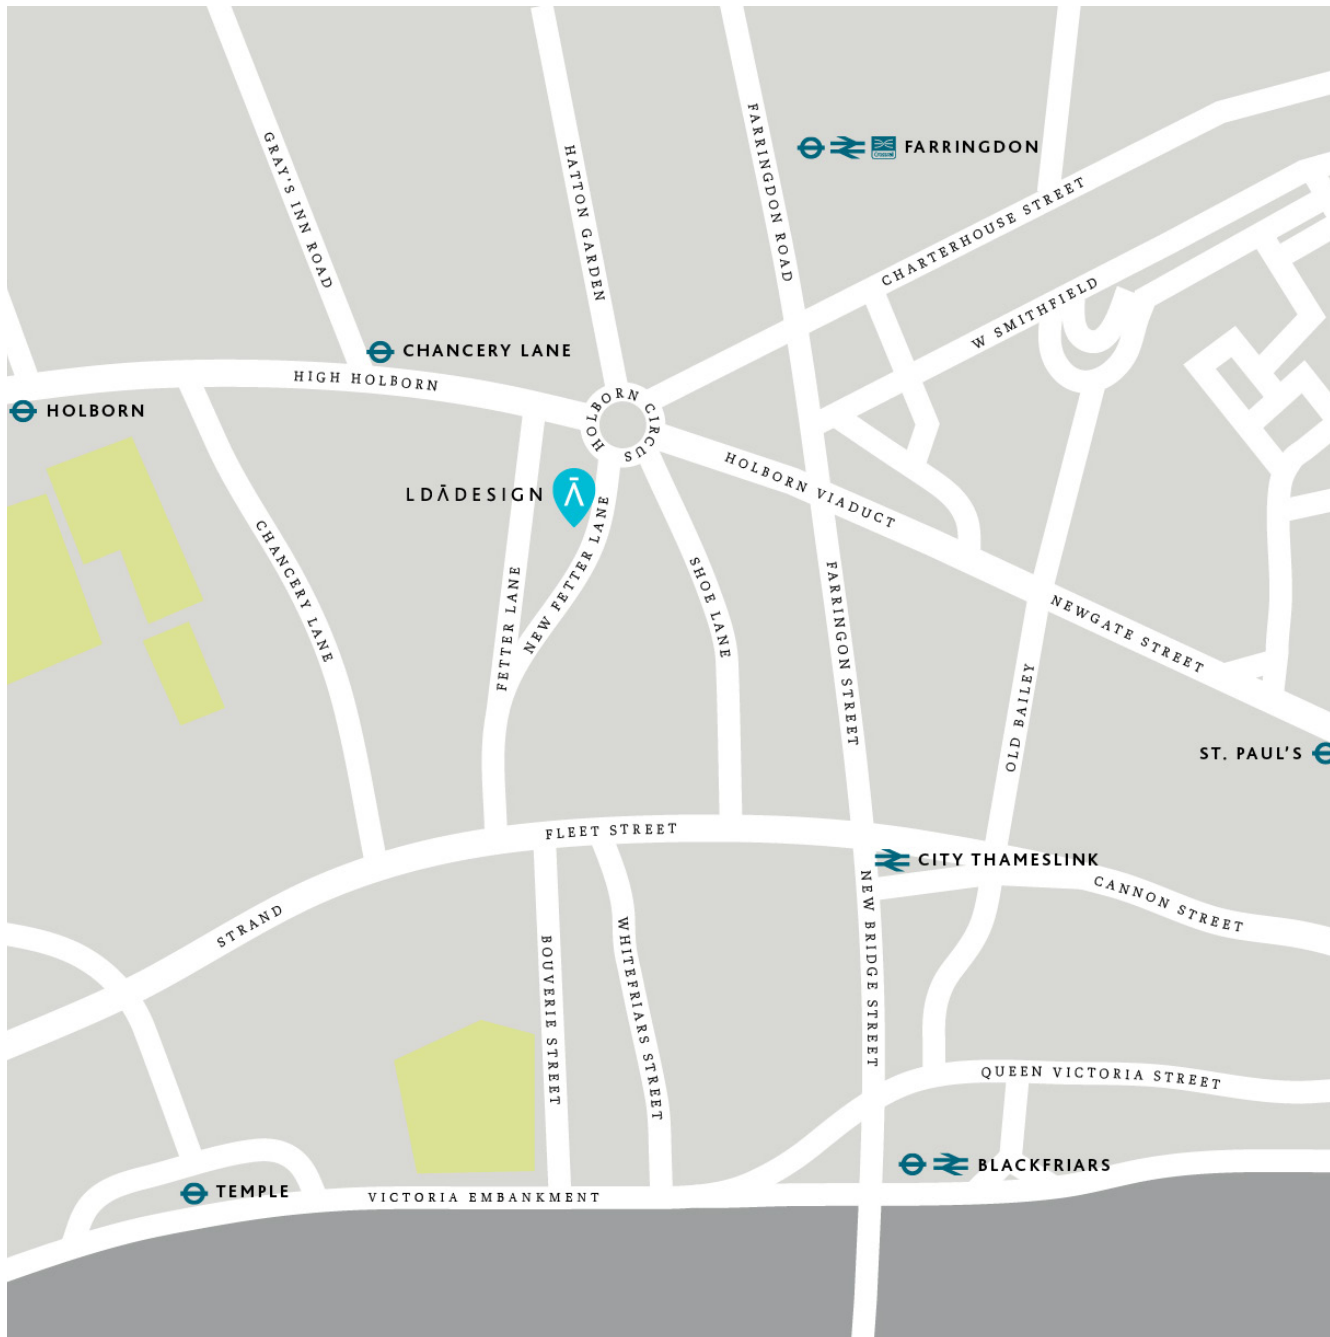

LDĀDESIGN

Nearest Underground stations:
Chancery Lane and Farringdon

^A New Fetter Place
8-10 New Fetter Lane
London, EC4A 1AZ
^T +44 (0) 20 7467 1470
^F +44 (0) 20 7467 1471
^W www.lda-design.co.uk
