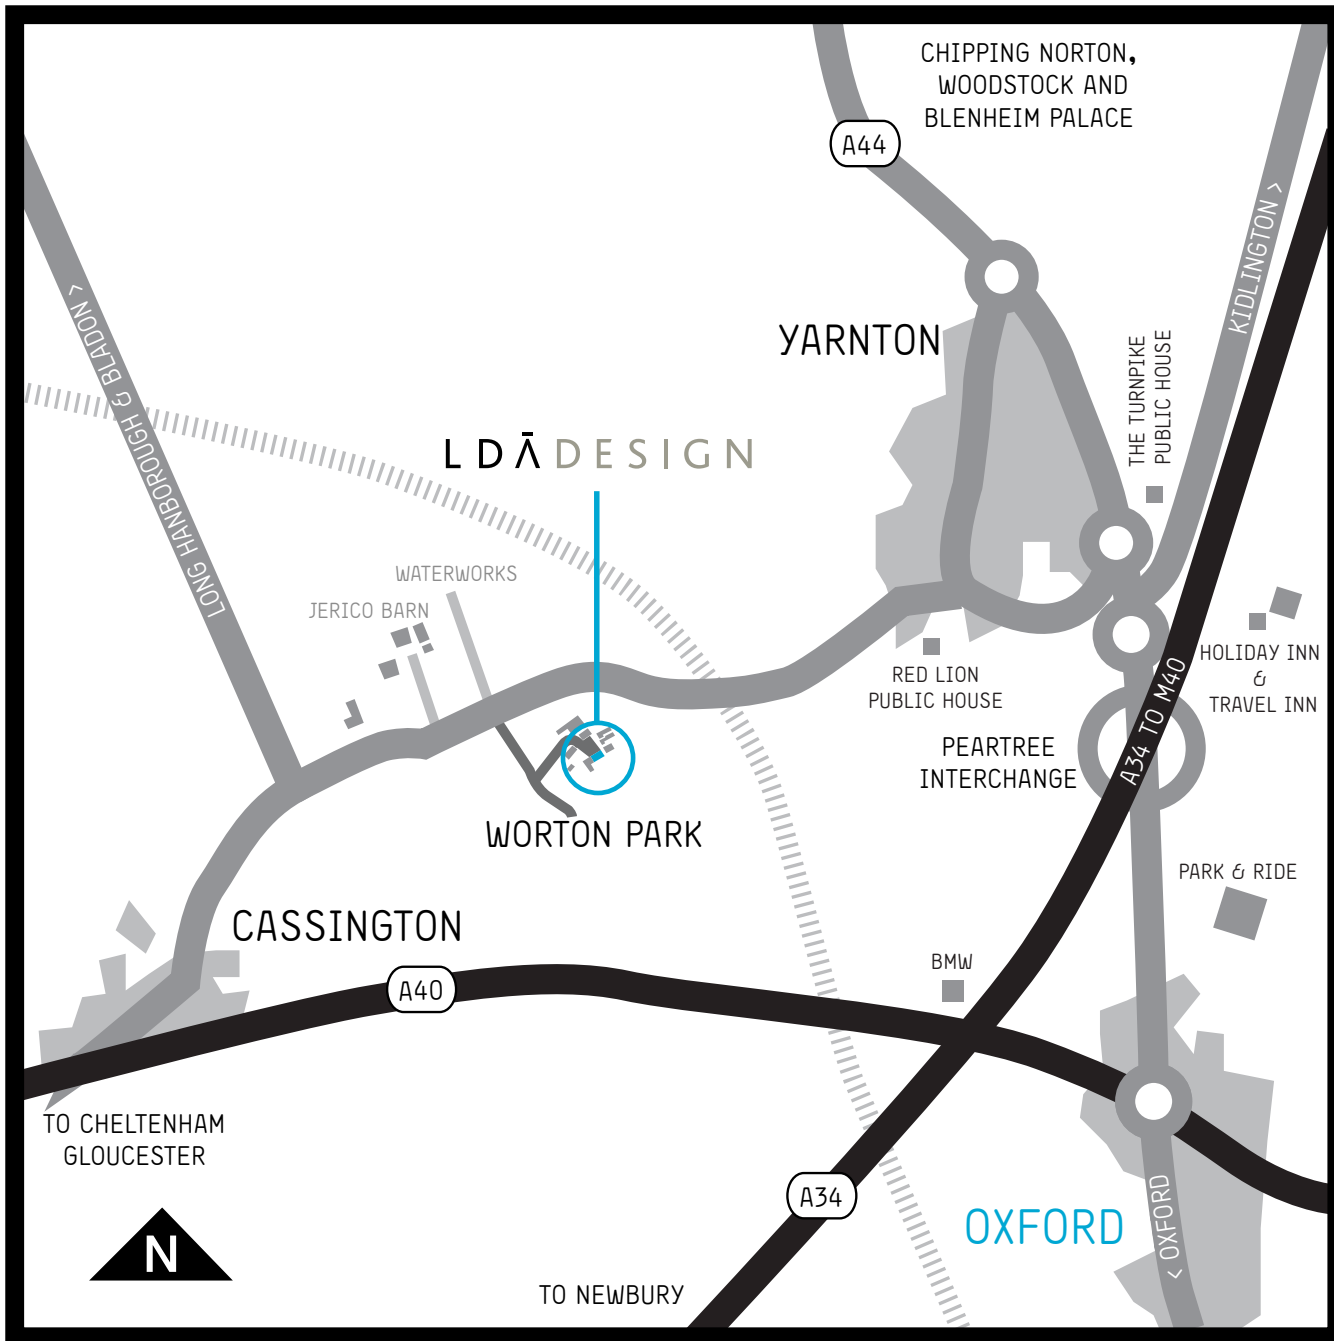

LDĀ DESIGN

-  On site
-  Long Hanborough
Oxford then taxi
-  Route 300
Park & Ride
(office pick up
by arrangement)

^A Worton Rectory Park
Oxford OX29 4SX
United Kingdom
^T +44 (0) 1865 887050
^F +44 (0) 1865 887055
^W www.lda-design.co.uk