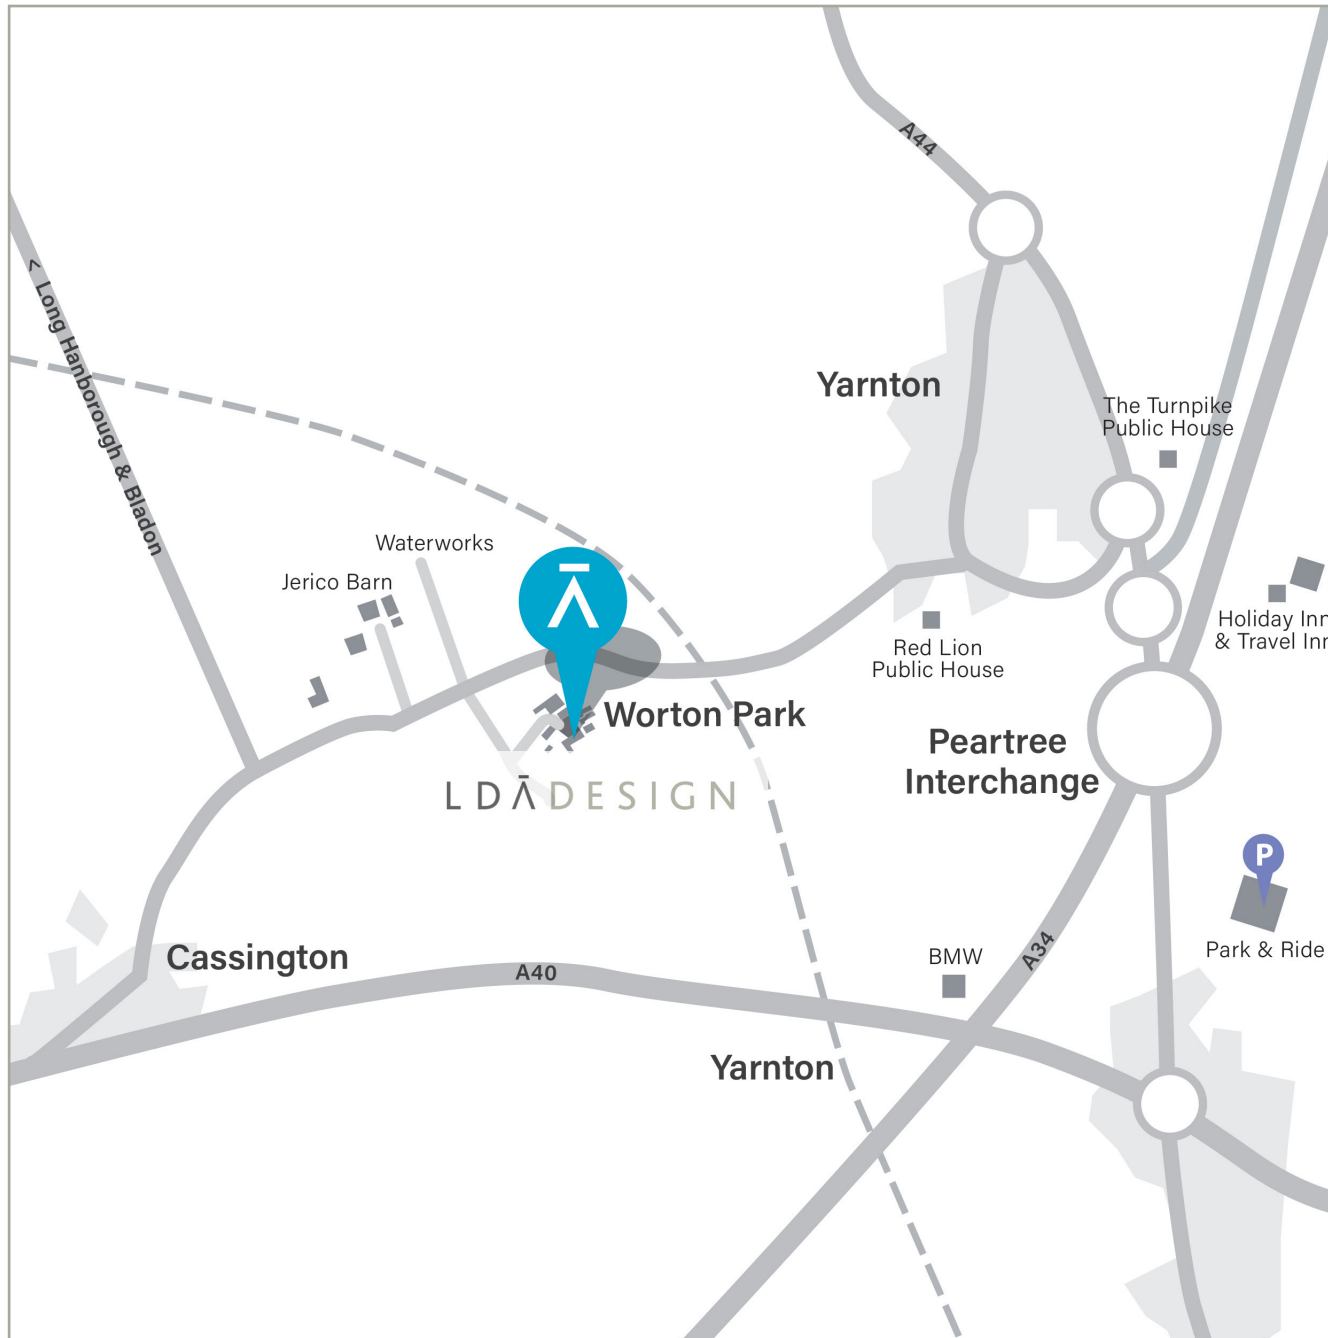

LDĀ DESIGN

Parking:
On site

Nearest stations:
Long Hanborough, Oxford
(9 minutes by taxi)

Oxford Parkway
(10 minutes by taxi)

Nearest bus route:
Route 300 - Park & Ride
(office pick up by arrangement)

Worton Rectory Park
Oxford OX29 4SX